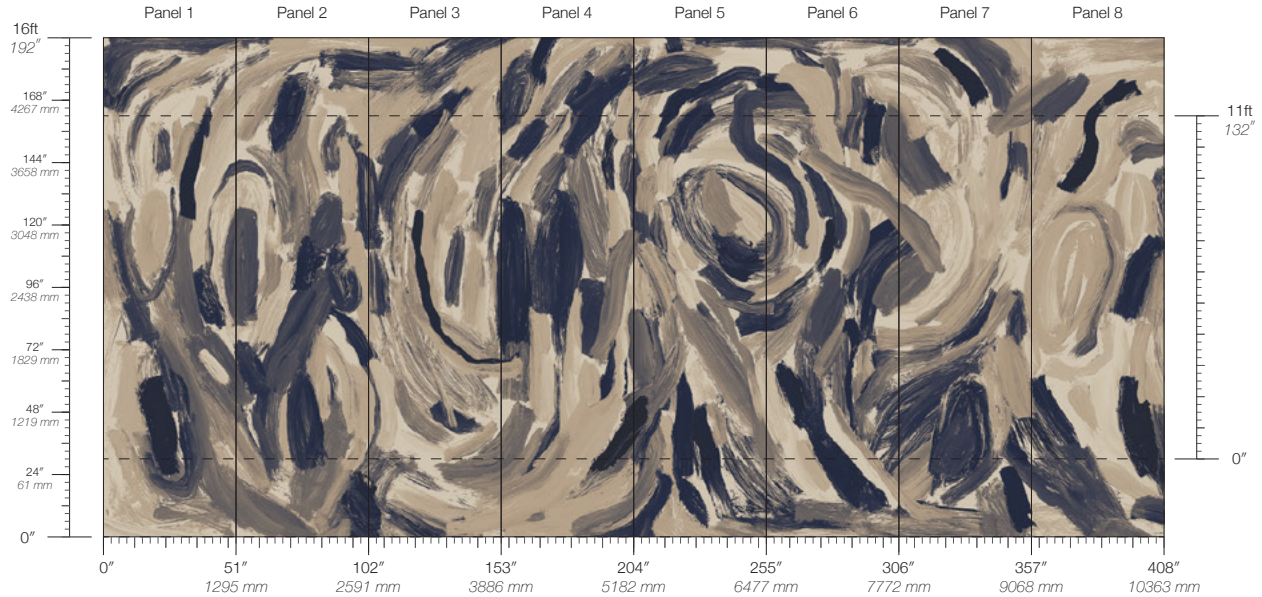

# Ensemble Divine

Suitable for residential and commercial projects

**COLOR**  
Divine

**ITEM**  
7143

**CONTENT**  
Type II PVC-Free

**PANEL WIDTH**  
51" / 1295 mm trimmed

**PANEL HEIGHT**  
132" / 3353 mm standard  
192" / 4877 mm extended